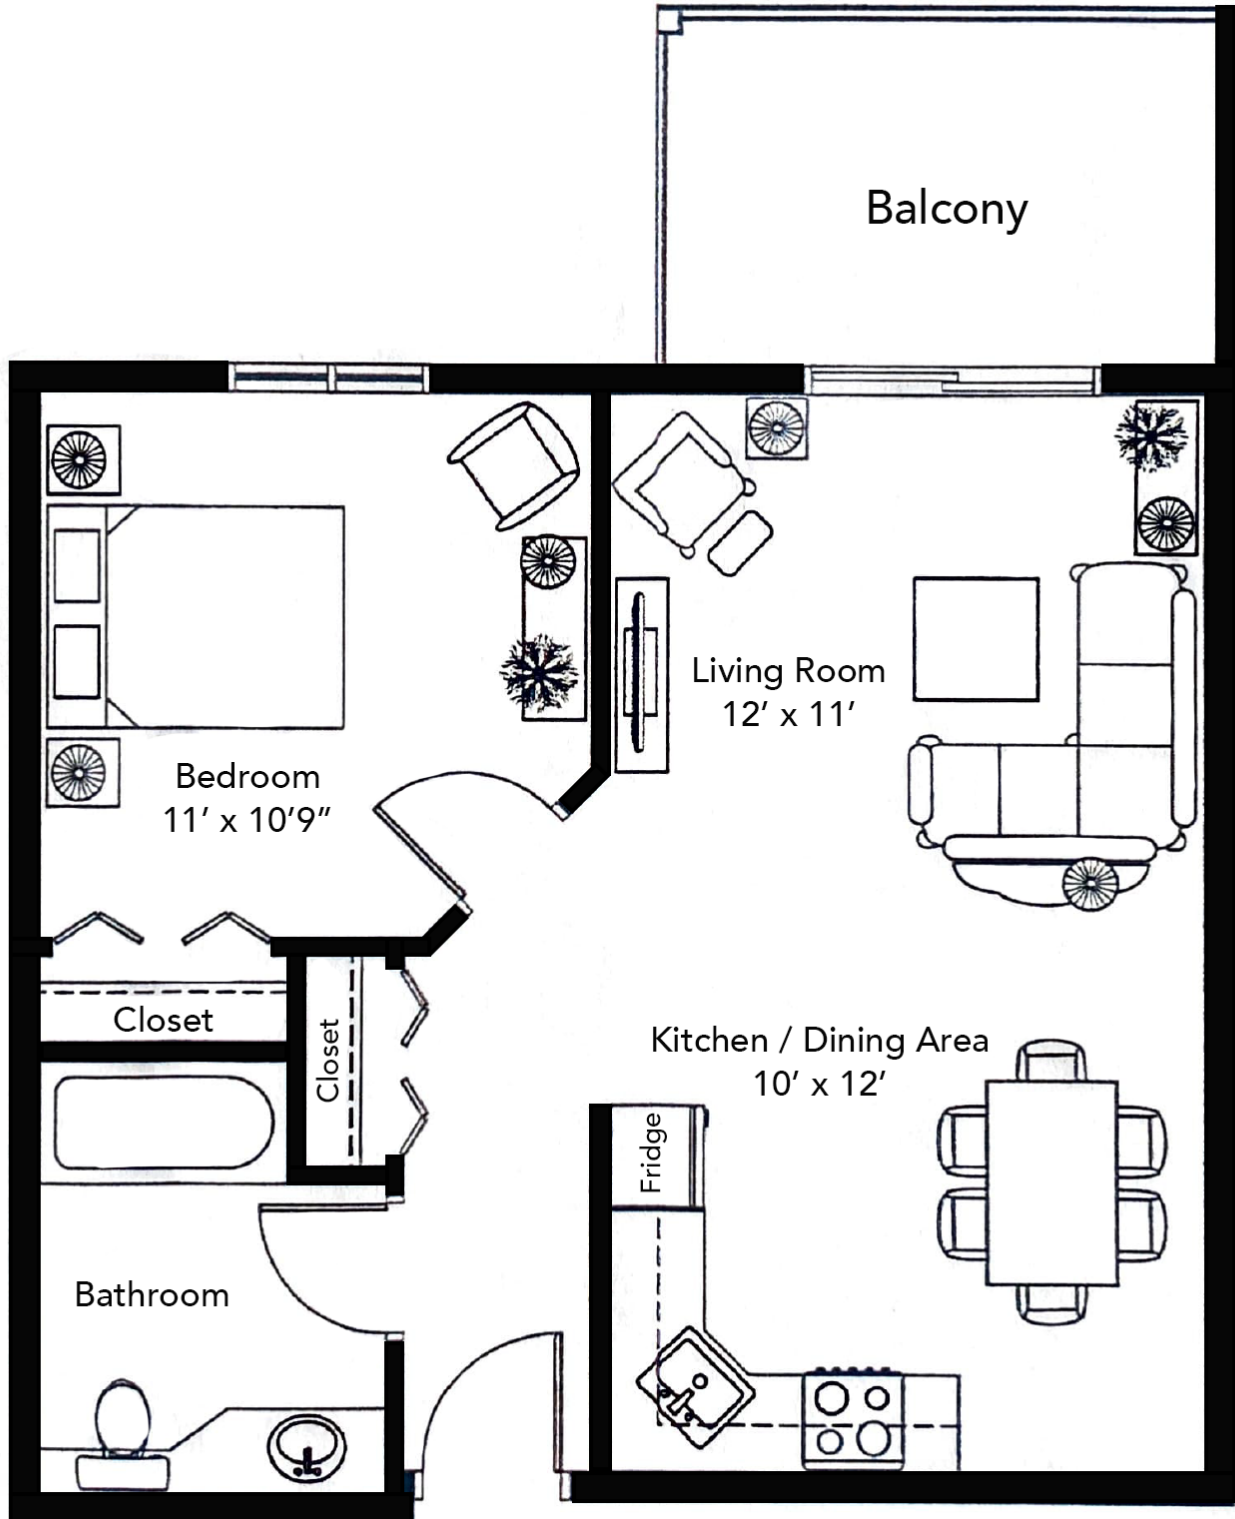

## Model N

One Bedroom - 543 sq.ft.

All illustrations are artist's concept plans and specifications may change without notice.  
Actual usable floor space may vary from stated floor area. E & O.E.