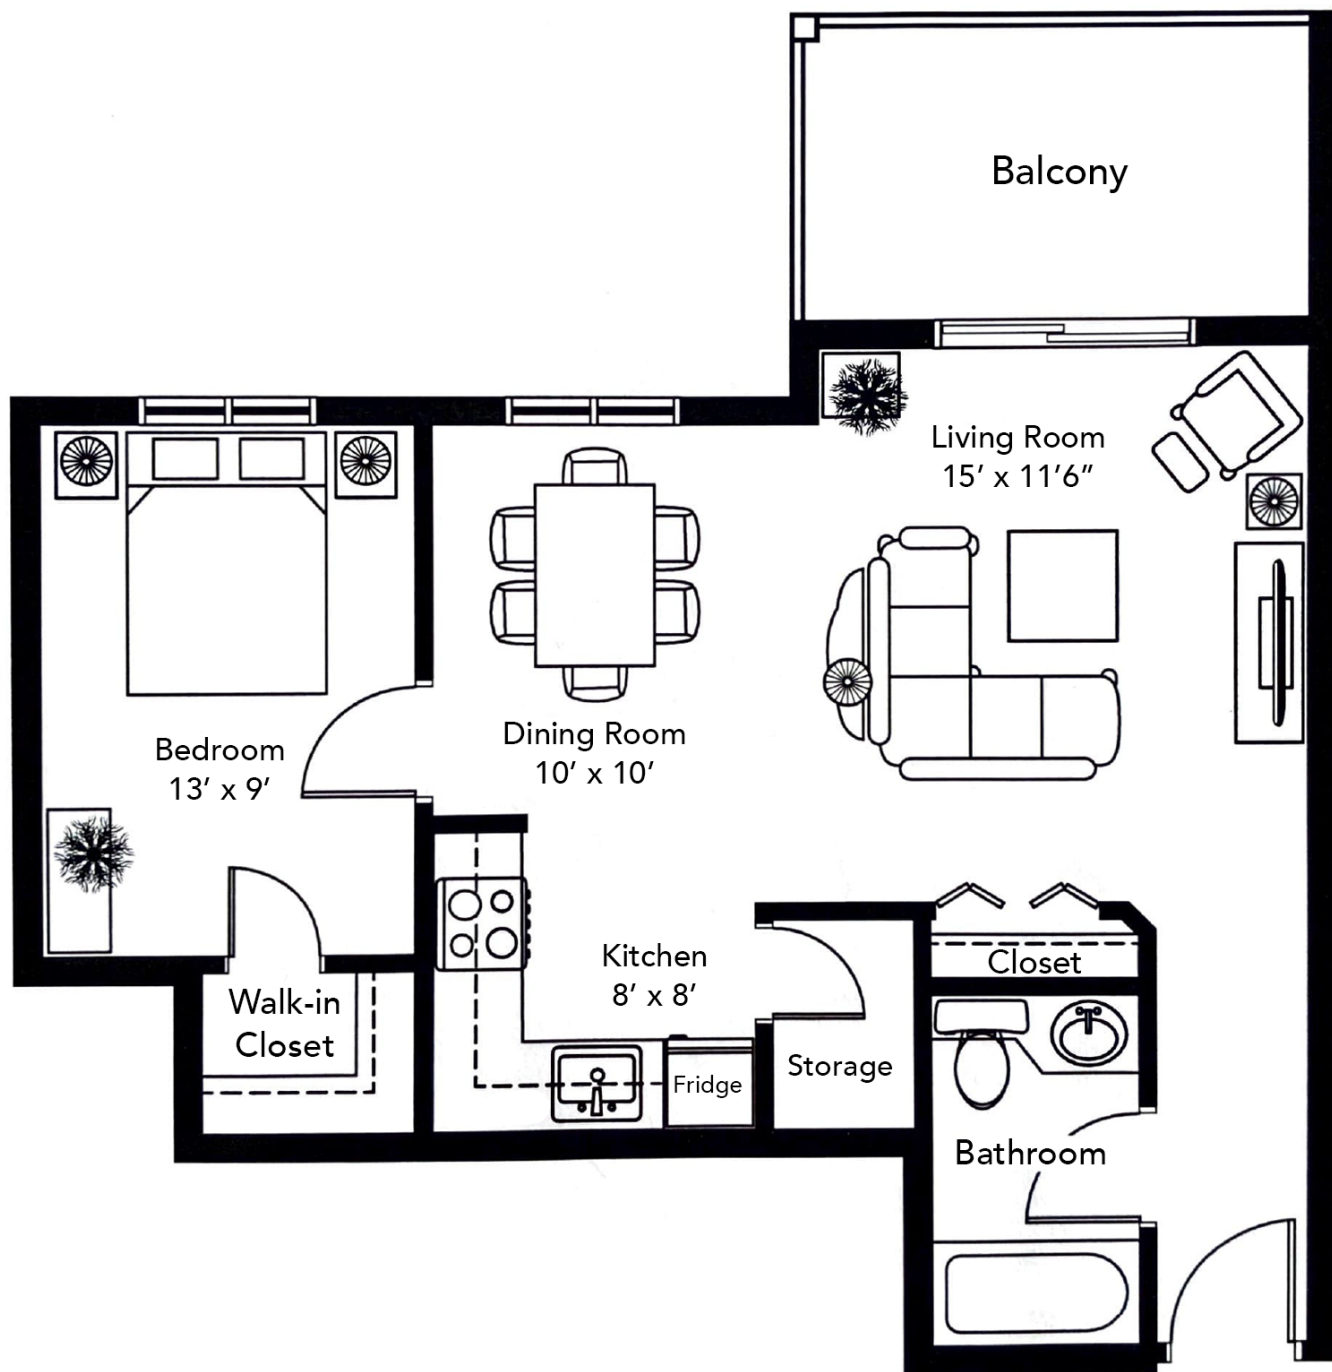

Wild Rose

An OPTIMA LIVING Community

Model R

One Bedroom - 640 sq.ft.

All illustrations are artist's concept plans and specifications may change without notice.
Actual usable floor space may vary from stated floor area. E & O.E.