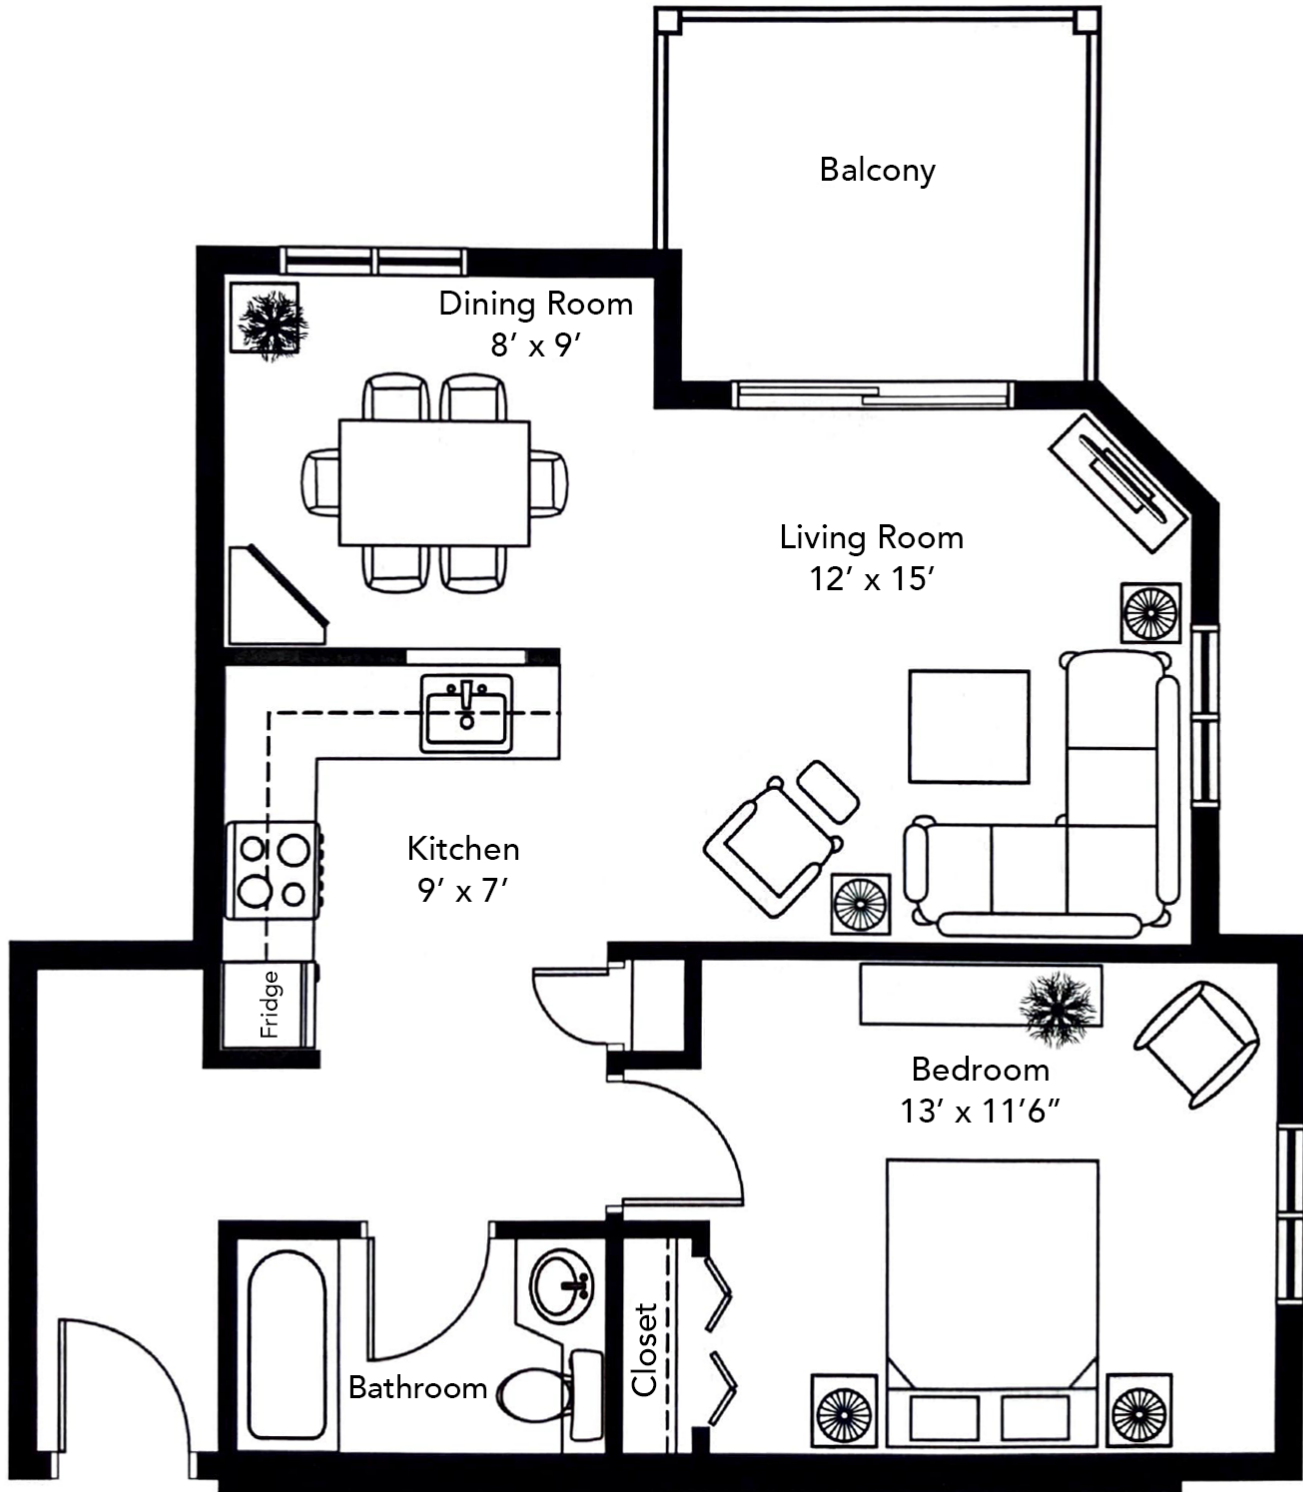

Wild Rose

An OPTIMA LIVING Community

Model T

One Bedroom - 665 sq.ft.

All illustrations are artist's concept plans and specifications may change without notice.
Actual usable floor space may vary from stated floor area. E & O.E.