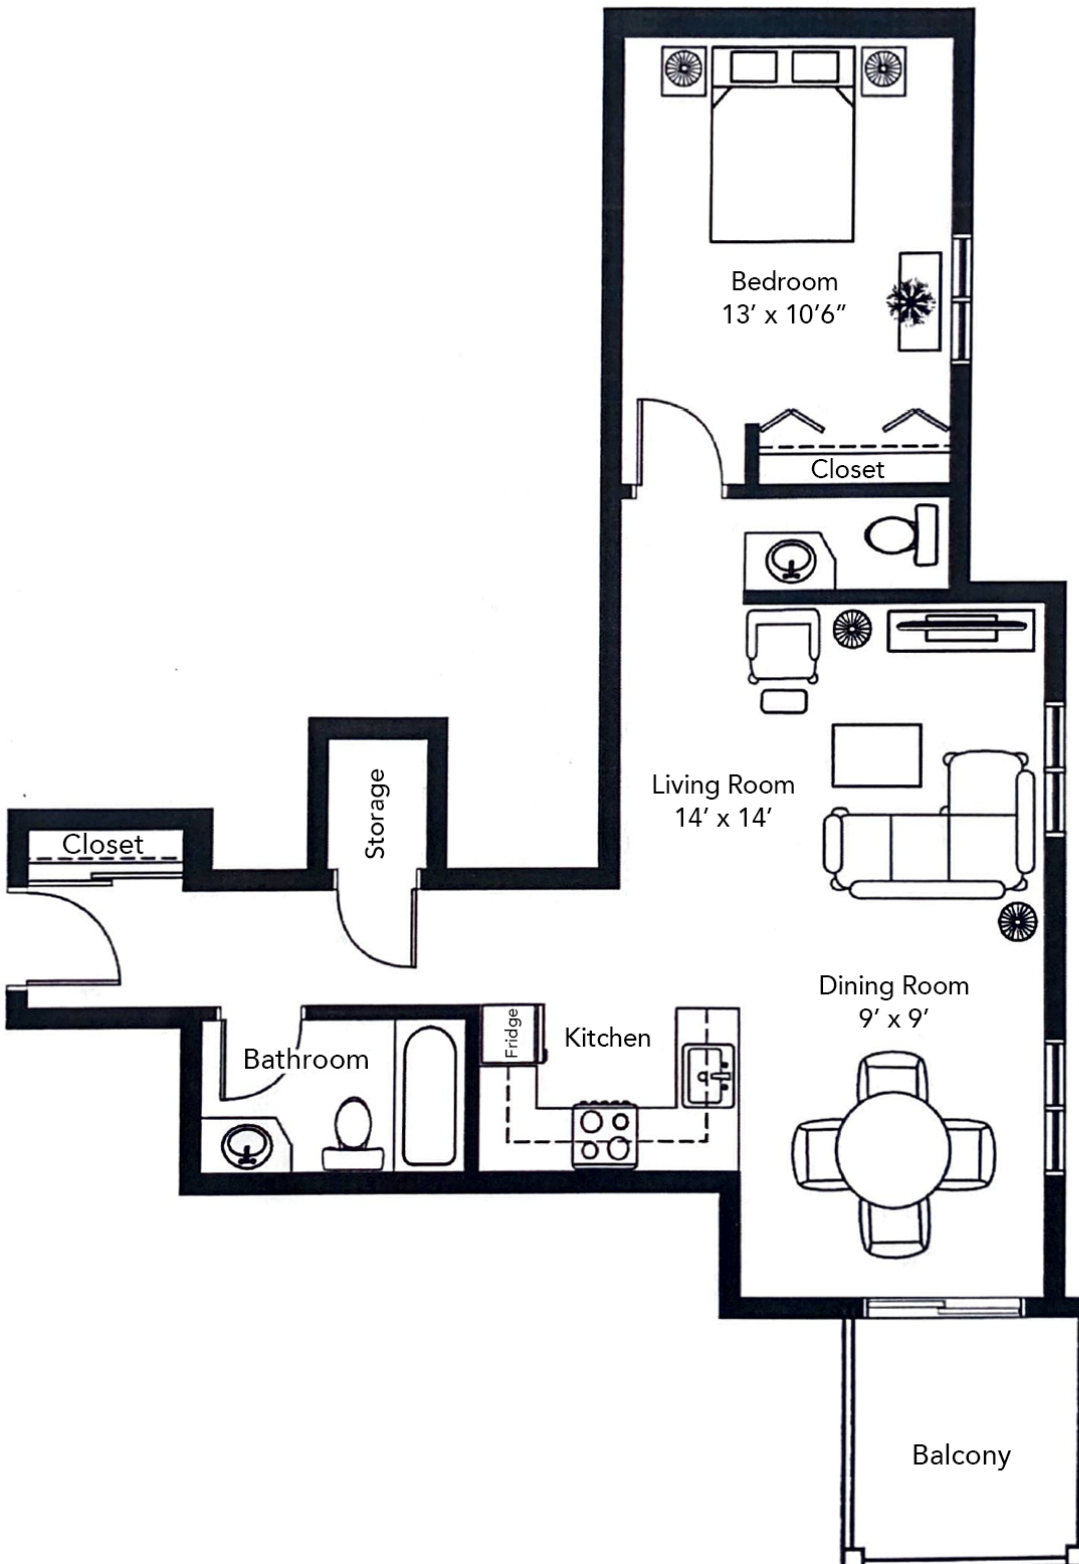

Wild Rose

An OPTIMA LIVING Community

Model X

One Bedroom - 760 sq.ft.

All illustrations are artist's concept plans and specifications may change without notice.
Actual usable floor space may vary from stated floor area. E & O.E.