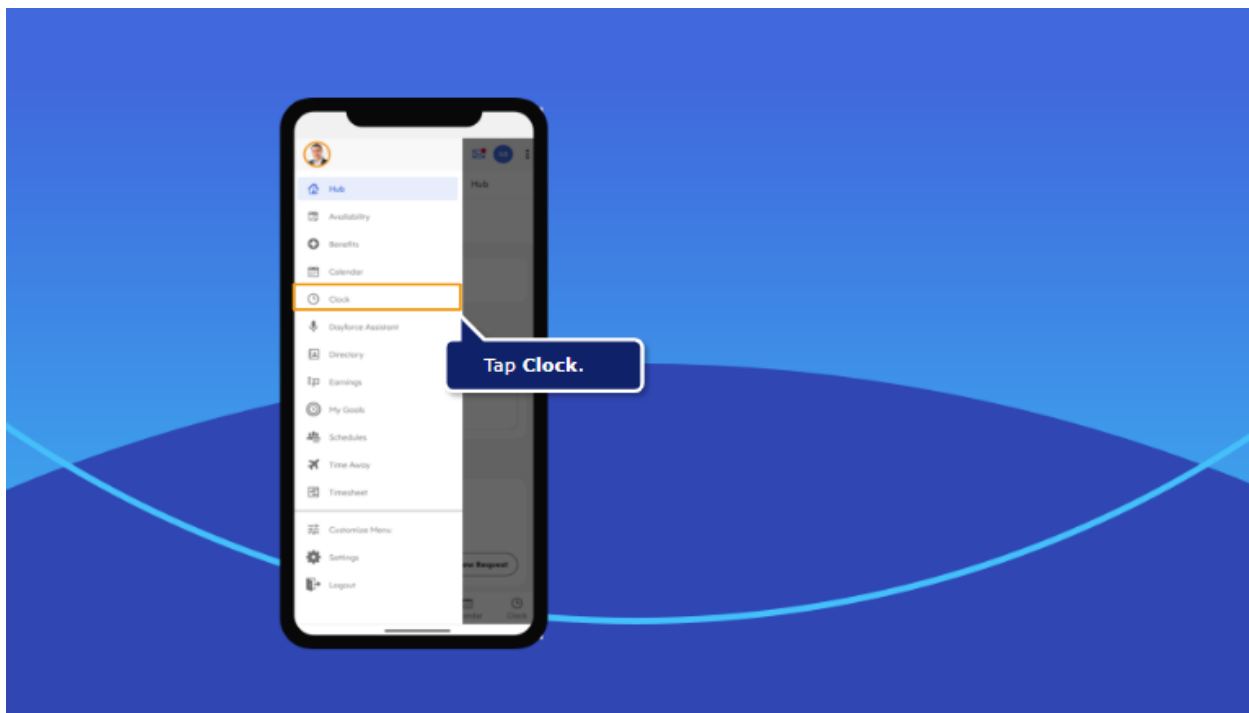

2. Select Clock from the Menu.